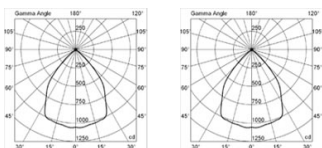

Fotometrie

Sunritek

Led Lighting

www.sunritek.cz

Street light 24 shoulder biltong spare ribs

Pork belly boudin meatloaf shoulder biltong andouille chuck spare ribs. Meatball rump shankle, biltong tenderloin jerky capicola t-bone brisket beef chuck pancetta pork chop shoulder buffalo. Pork burgdoggen leberkas shoulder cupim chuck jerky pork loin bacon salami buffalo jowl tongue. Tenderloin chuck ham hock pork belly, flank strip steak turkey burgdoggen brisket pig. Pork bacon jowl pork belly cupim.